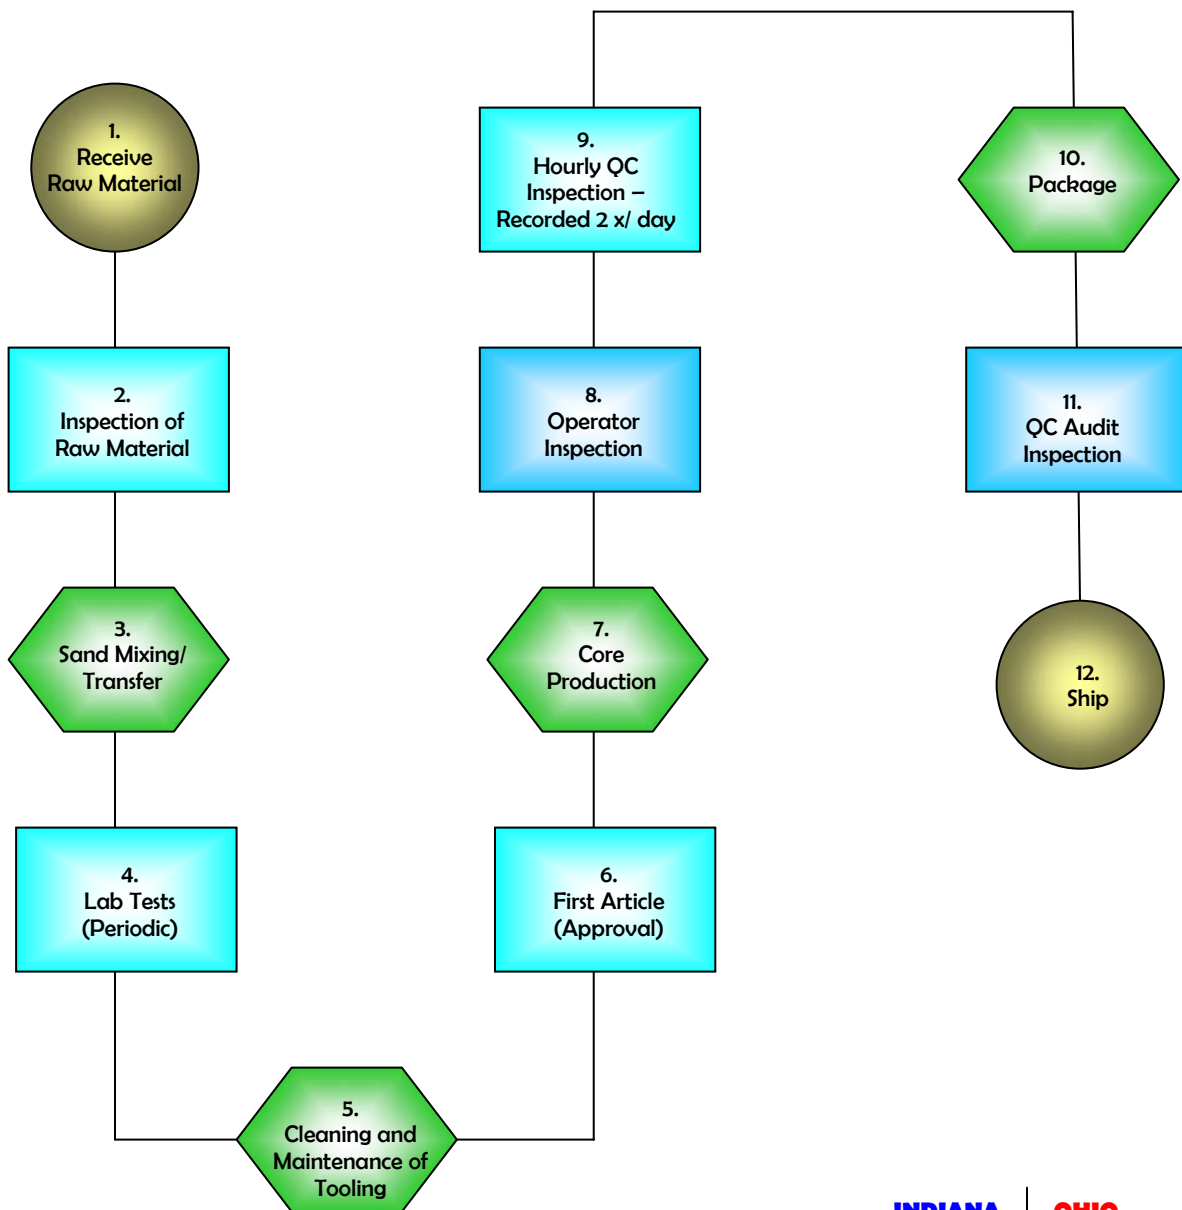

Core Production and Quality Process

Data Flow Diagram

INDIANA
502 Old U.S. Hwy 30 East
Bourbon, IN 46504
Phone (574) 342-2673
Fax (574) 342-5018
sales@shellsinc.com

OHIO
350 State Street
Wadsworth, Ohio 44281
Phone (330) 335-1565
Fax (330) 335-1566
sales@shellsinc.com